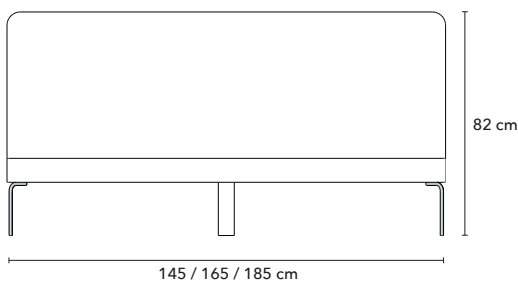

Size and colors - for your liking.

Packaging*

168 x 64 x 4cm - 13kg (Headboard)
205 x 14 x 10cm - 10,5kg (Bed frame)
95 x 33 x 11cm - 17kg (Slats, legs & fasteners)

* Assembly required.

* Final dimensions vary by exact size of bed. Example: 160x200cm

Frontal view

Side view

Available mattress sizes

140x200cm

160x200cm

180x200cm

* Recommended height for mattress