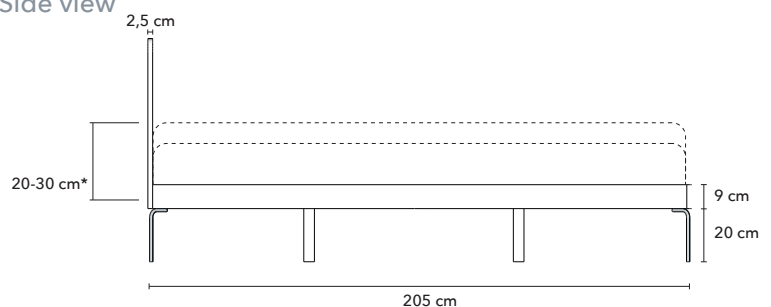

Size and colors - for your liking.

Packaging*

168 x 64 x 4cm - 13kg (Headboard)
205 x 14 x 10cm - 10,5kg (Bed frame)
95 x 33 x 11cm - 17kg (Slats, legs & fasteners)

* Assembly required.

* Final dimensions vary by exact size of bed. Example: 160x200cm

Frontal view

Side view

Available mattress sizes

140x200cm

160x200cm

180x200cm

* Recommended height for mattress