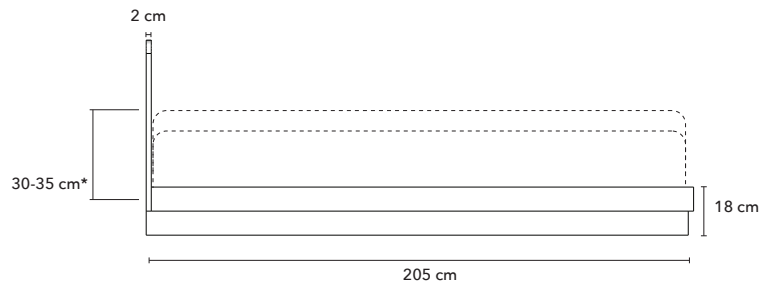

### Packaging\*

167 x 64 x 45cm - 14kg (Headboard)

207 x 41 x 7cm - 20kg (Bed frame)

83 x 34 x 12cm - 14kg (Slats)

\* Assembly required.

\* Final dimensions vary by exact size of bed.

### Frontal view

### Side view

### Available mattress sizes

140x200cm

160x200cm

180x200cm

\* Recommended mattress height for optimal sleeping height. ~ 40-45cm