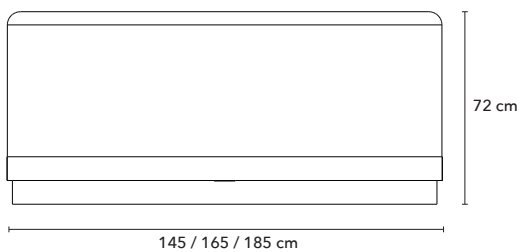

### Packaging\*

167 x 64 x 45cm - 14kg (Headboard)

207 x 41 x 7cm - 20kg (Bed frame)

83 x 34 x 12cm - 14kg (Slats)

\* Assembly required.

\* Final dimensions vary by exact size of bed.

### Frontal view

### Available mattress sizes

140x200cm

160x200cm

180x200cm

\* Recommended mattress height for optimal sleeping height. ~ 40-45cm