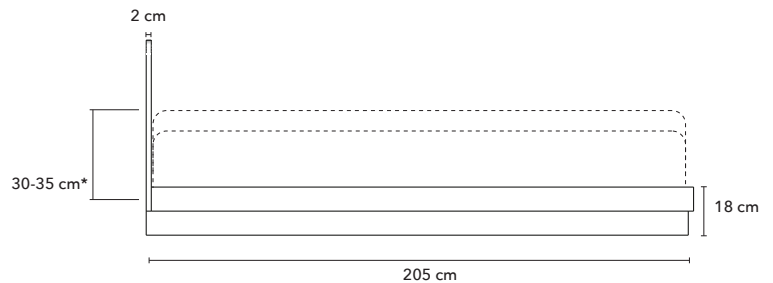

Packaging*

167 x 64 x 45cm - 14kg (Headboard)

207 x 41 x 7cm - 20kg (Bed frame)

83 x 34 x 12cm - 14kg (Slats)

* Assembly required.

* Final dimensions vary by exact size of bed.

Frontal view

Side view

Available mattress sizes

140x200cm

160x200cm

180x200cm

* Recommended mattress height for optimal sleeping height. ~ 40-45cm