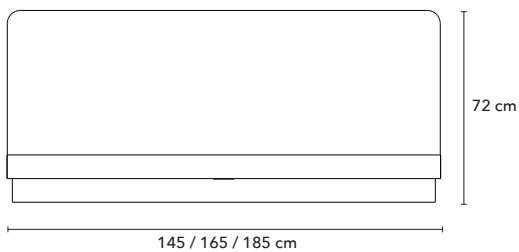

KAISSU®

Bed "Vira Natur"

Materials

Frame: Natural solid oak, oiled.

Headboard: Natural solid oak, oiled.

Slats included.

Description

A bed with minimal design and refined finish. Slim bed which minimal form leaves room for the natural oak to make real presence.

Packaging*

167 x 64 x 45cm - 14kg (Headboard)

207 x 41 x 7cm - 20kg (Bed frame)

83 x 34 x 12cm - 14kg (Slats)

* Assembly required.

* Final dimensions vary by exact size of bed.

Frontal view

Side view

Available mattress sizes

140x200cm

160x200cm

180x200cm

* Recommended mattress height for optimal sleeping height. ~ 40-45cm