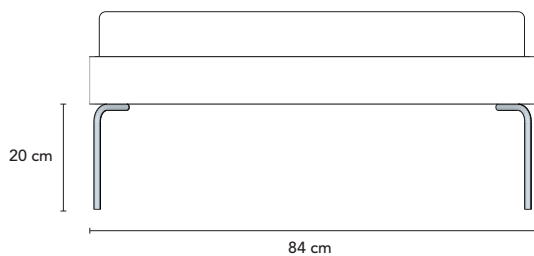

KAISSU®

Bench "Ehe"

Materials

Natural solid oak, oiled.

Legs:

Cold rolled steel (Black - powder coated).

Description

A bench with gorgeous design. It suits well into your bedroom, in the hallway or into your living room.

Packaging

85 x 39 x 30 cm - 15kg

Needs some assembly (legs).

Frontal view

Side view