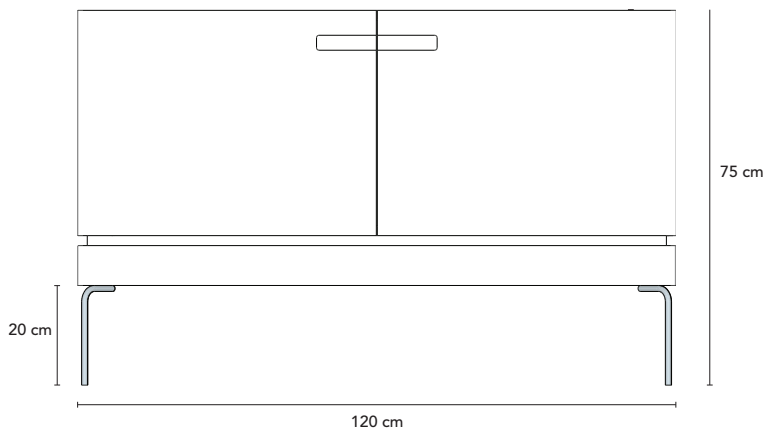

Frontal view