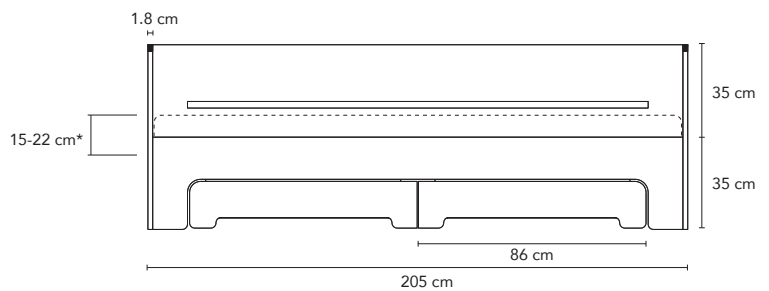

KAISSU®

Children's bed "Tuul"

Materials

Frame: Birch plywood.

Finish: White Osmo oil-wax. Handmade finish.

Textile paddings:
100% polyester
Martindale 180 500
Washable up to 60°C

Storage boxes with rubber wheels.
Inner dimensions: 74,5cm x 50cm, h=12 cm.

Slats included.

Description

Stylish full-length bed that is a favourite from toddlers to teenagers.

Strong enough to carry grown-ups.

Packaging*

203 x 72 x 8cm - 40kg (Bed + storage boxes)

83 x 34 x 7cm - 15kg (Slats)

* Assembly required.

Side view

Frontal view

* Recommended mattress height for best comfort and usability.

Available mattress sizes

80x200cm

Add-on: Easy removable guard rail