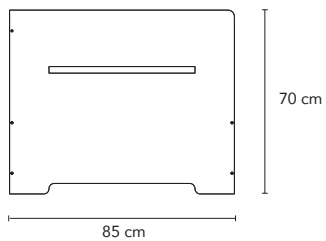

KAISSU®

Children's bed "Tuul"

Materials

Frame: Birch plywood.

Finish: White Osmo oil-wax. Handmade finish.

Textile paddings:
100% polyester
Martindale 180 500
Washable up to 60°C

Storage boxes with rubber wheels.
Inner dimensions: 74,5cm x 50cm, h=12 cm.

Slats included.

Description

Stylish full-length bed that is a favourite from toddlers to teenagers.

Strong enough to carry grown-ups.

Packaging*

203 x 72 x 8cm - 40kg (Bed + storage boxes)

83 x 34 x 7cm - 15kg (Slats)

* Assembly required.

Side view

Frontal view

* Recommended mattress height for best comfort and usability.

Available mattress sizes

80x200cm

Add-on: Easy removable guard rail