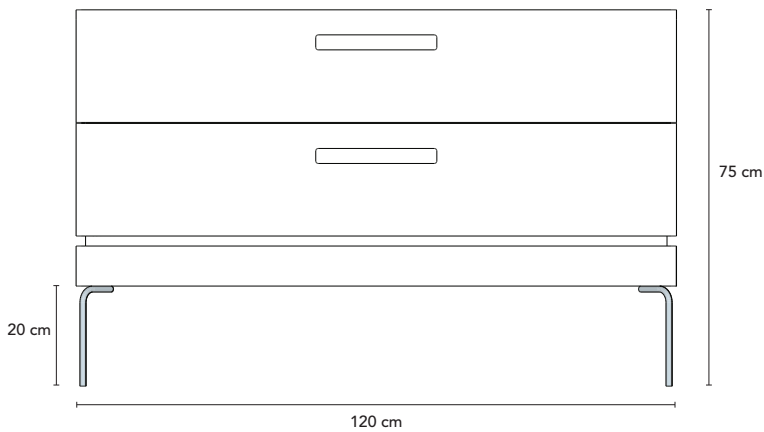

KAISSU®

Dresser "Ehe"

Materials

Natural solid oak, oiled.

Legs and frame:

Cold rolled steel (Black - powder coated).

Description

Dresser with two spacious drawers. Black metal details at the lower part and behind the handles add support to the structure and style to design.

Packaging

121 x 41 x 56 cm - 40kg

Needs some assembly (legs).

Frontal view

Side view