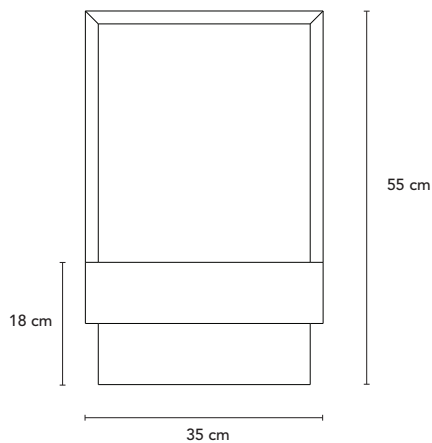

### Description

Beautiful and slim nightstand with a small drawer, made from oak wood. Base frame is covered with brushed gold metal. Perfect match with Vira or Ehe beds.

### Packaging

38 x 36 x 56 cm - 12kg

No assembly needed.

### Frontal view

### Side view