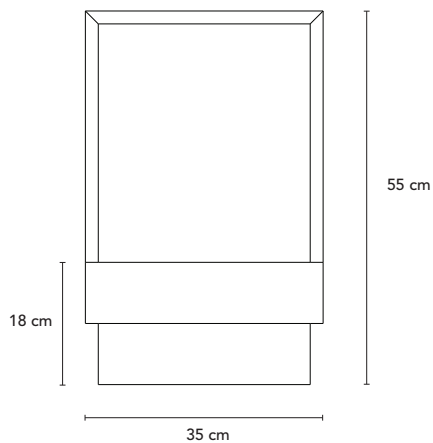

Materials

Natural solid oak, oiled.

Soft close drawers.

Description

Beautiful and slim nightstand with a small drawer, made from oak wood. Perfect match with Vira or Ehe beds.

Packaging

38 x 36 x 56 cm - 12kg

No assembly needed.

Frontal view

Side view